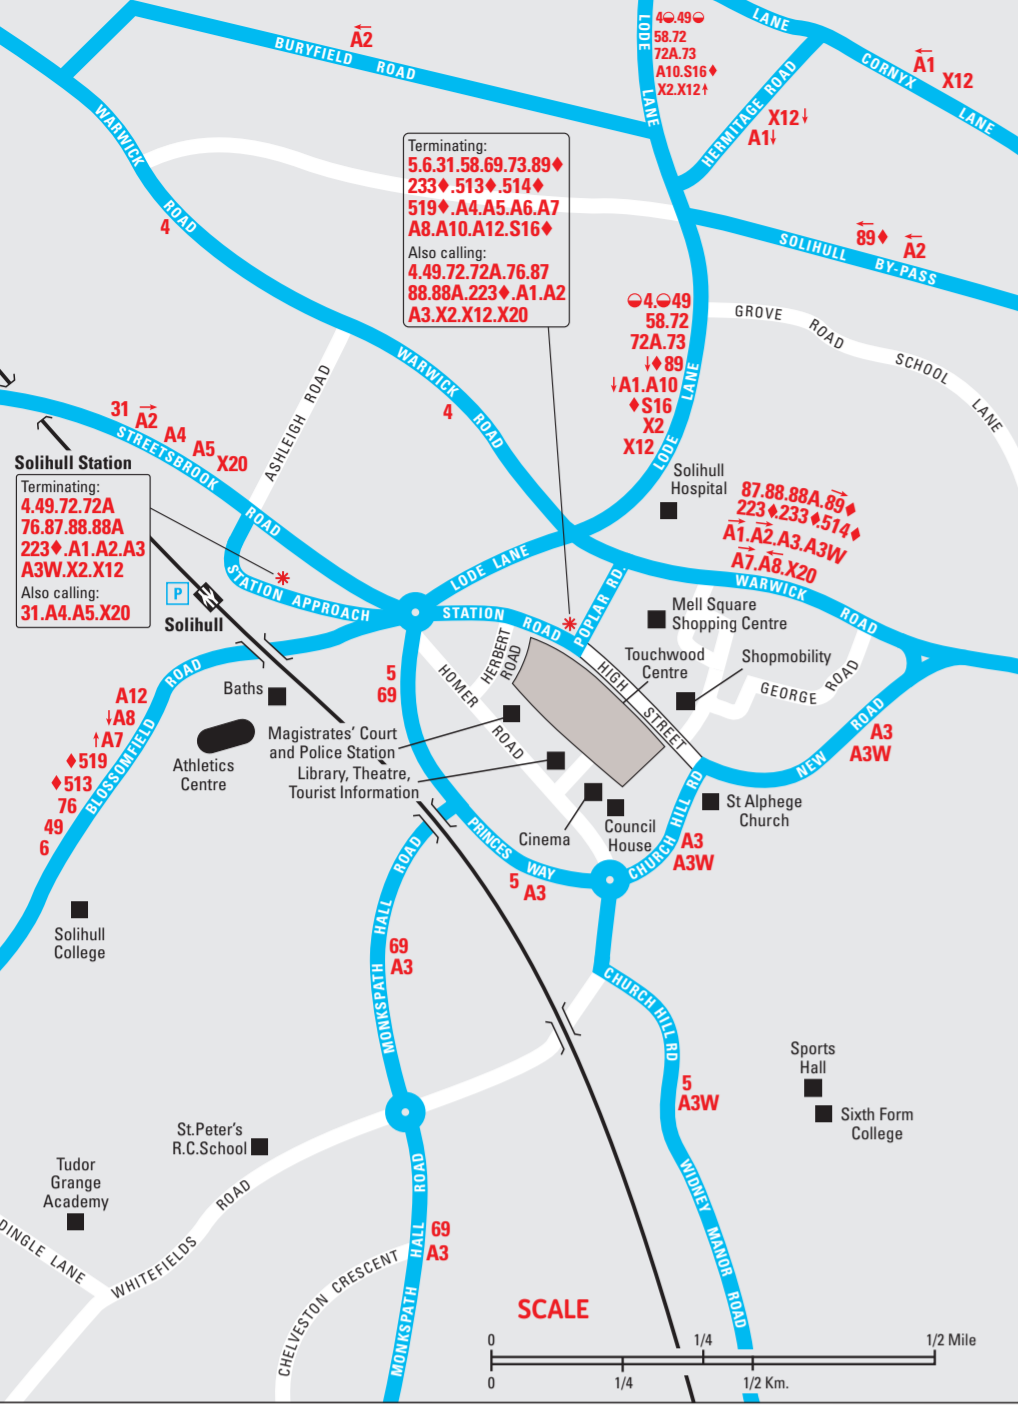

SOLIHULL TOWN CENTRE