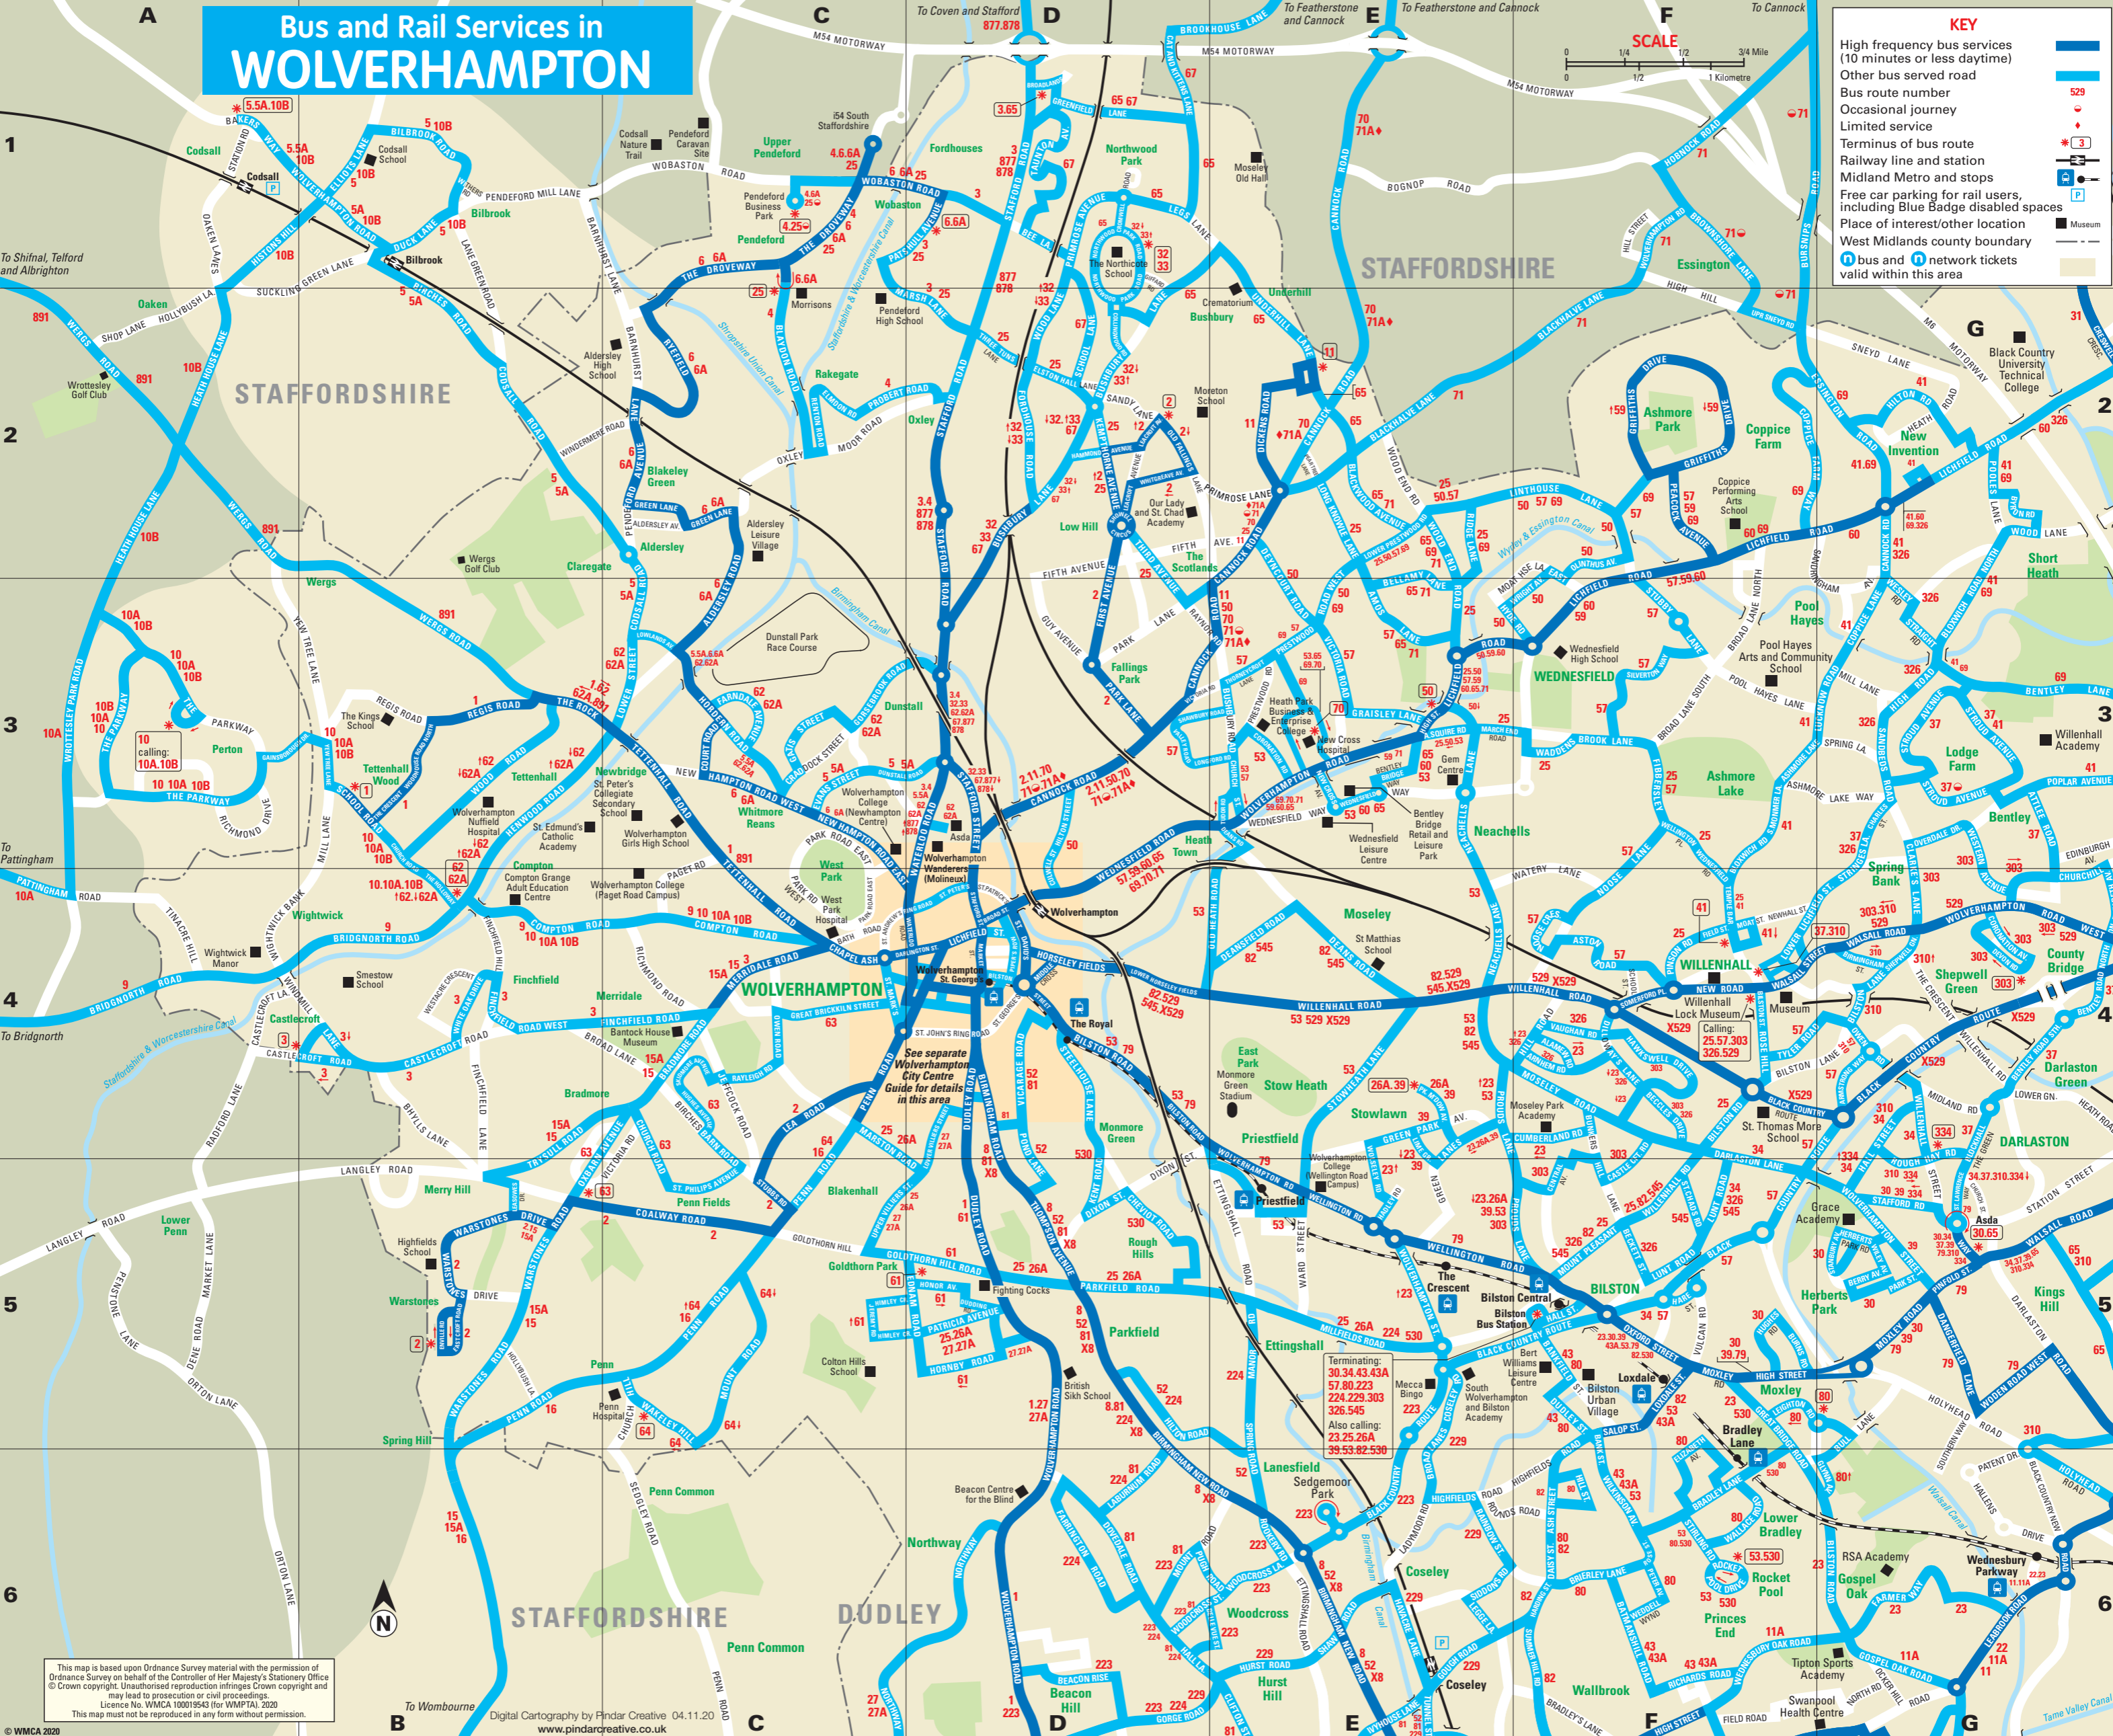

Bus and Rail Services in WOLVERHAMPTON

KEY

- High frequency bus services (10 minutes or less daytime)
- Other bus served road
- Bus route number
- Limited service
- Terminus of bus route
- Railway line and station
- Midland Metro stops
- Free car parking for rail users, including Blue Badge disabled spaces
- Place of interest/other location
- West Midlands county boundary
- bus and network tickets valid within this area

Terminating:
30.34.43.43A
57.80.223
224.229.303
326.545
Also calling:
23.25.26A
39.53.82.530