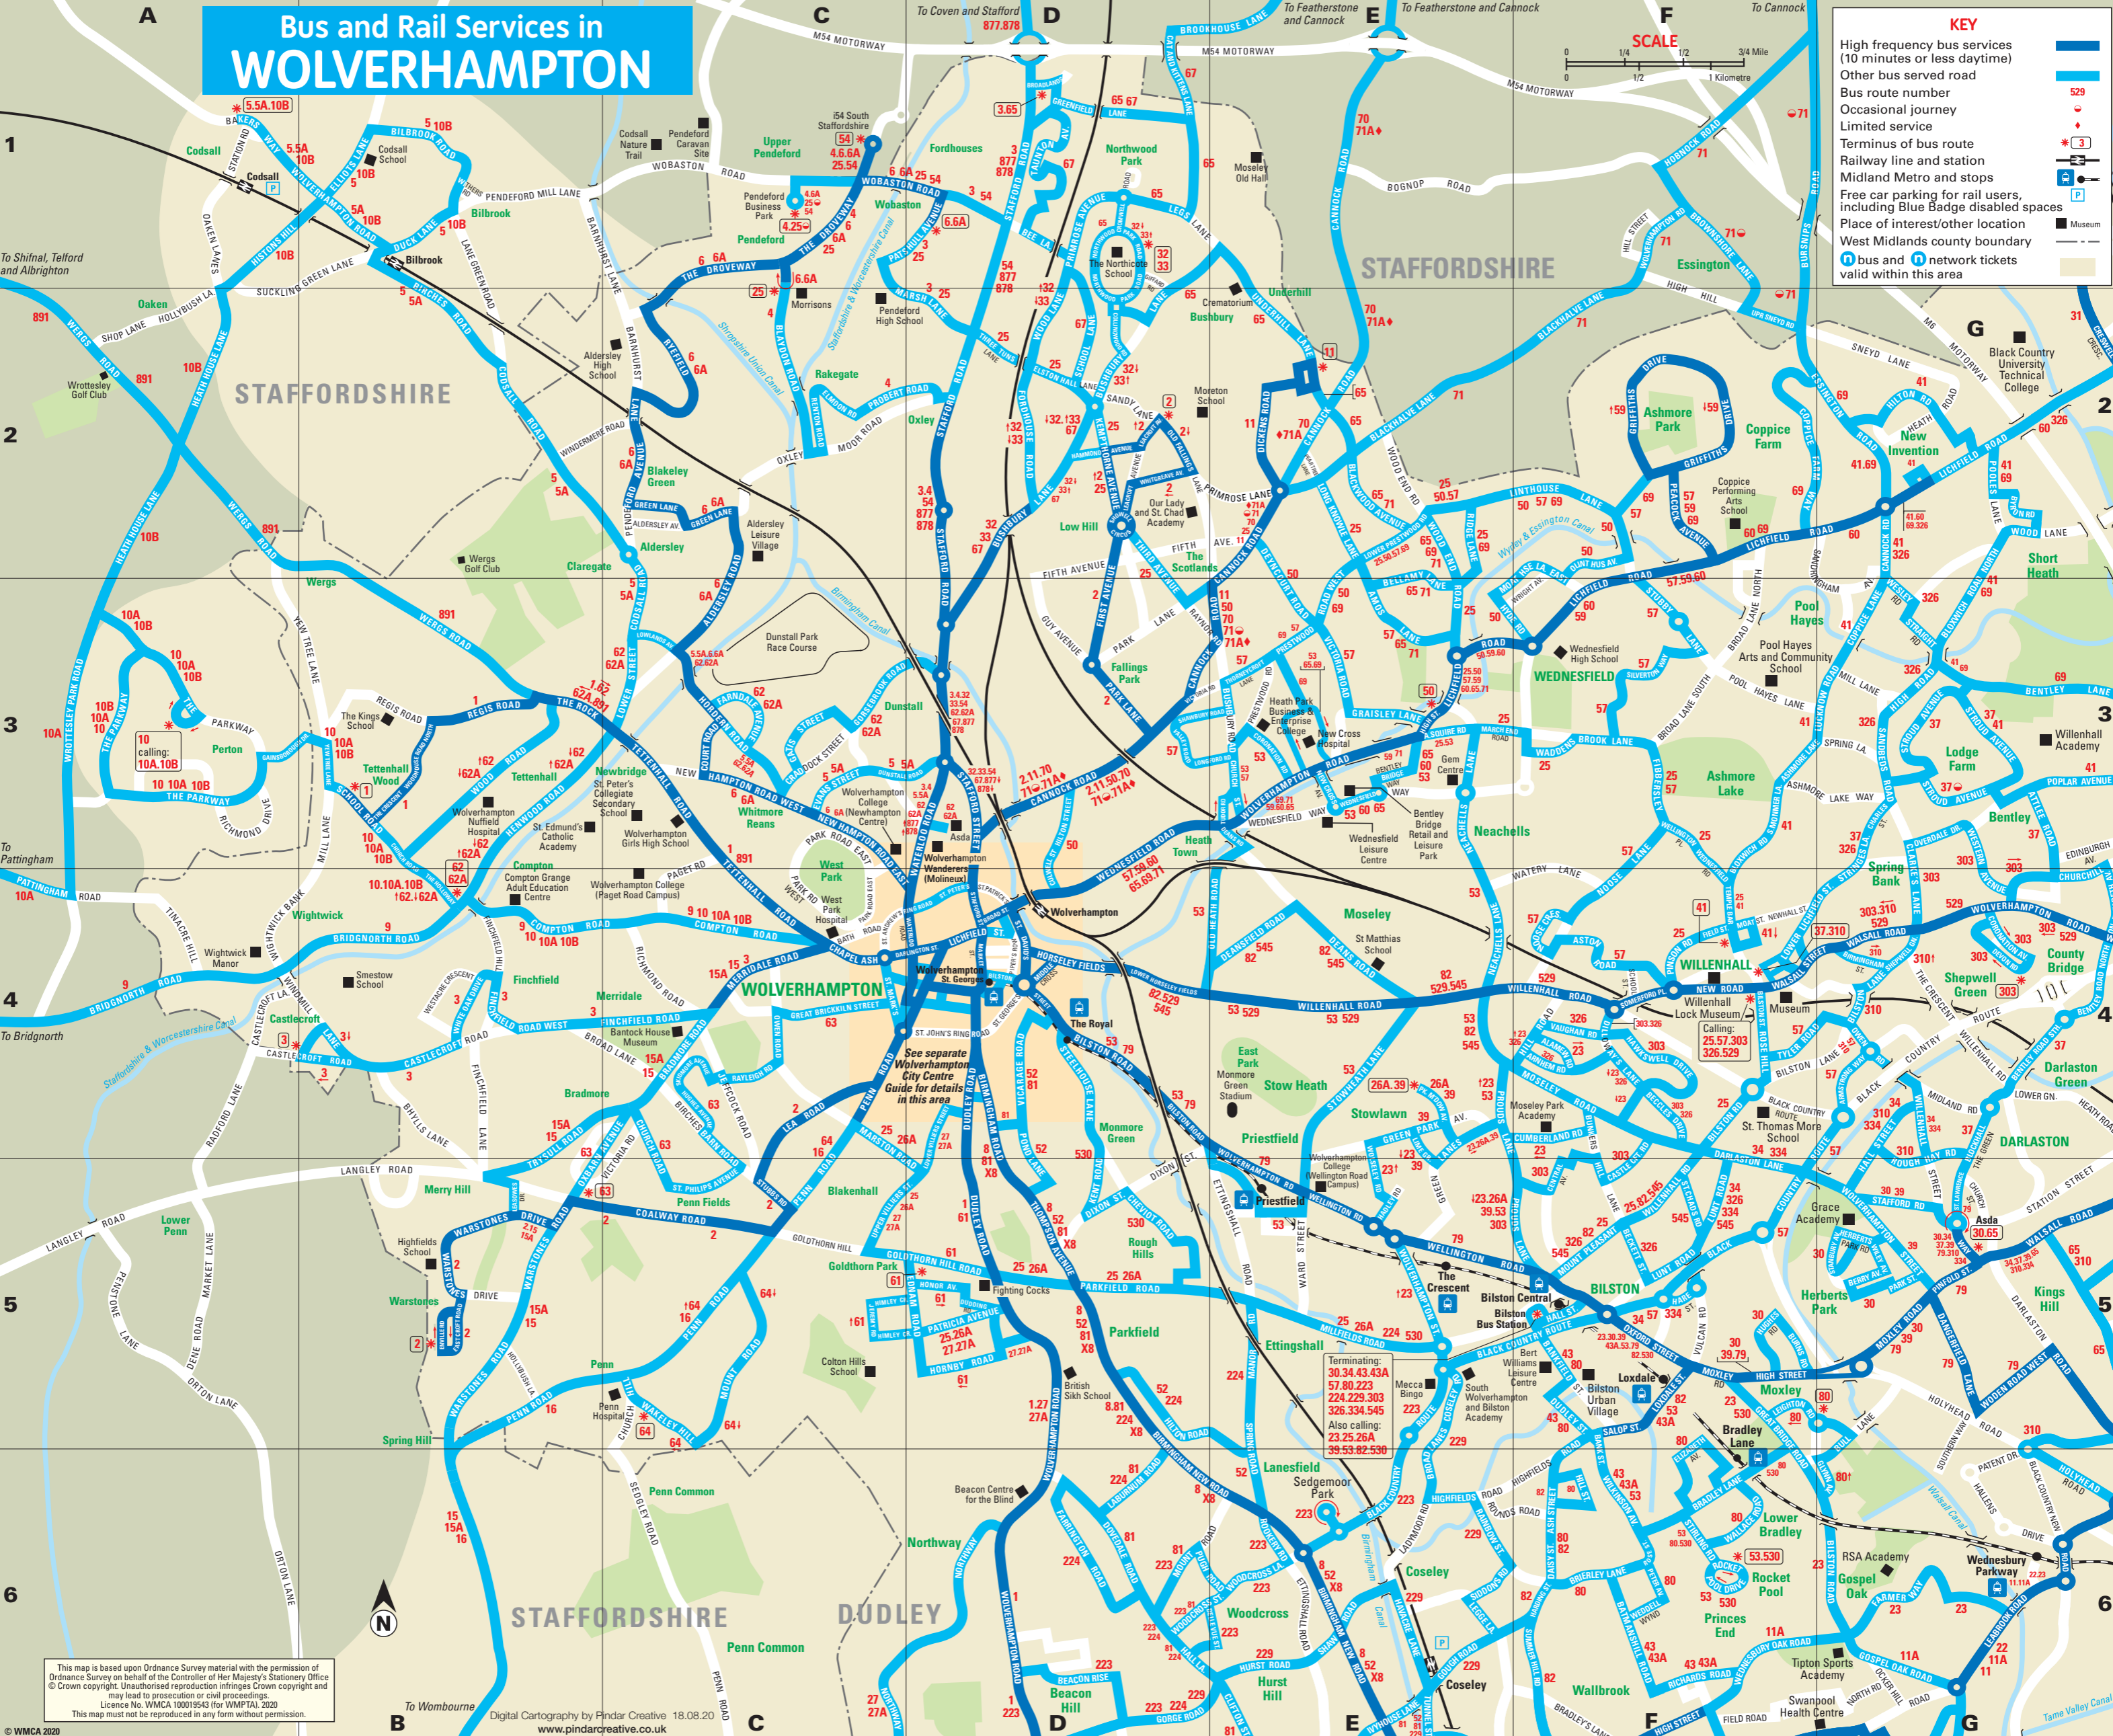

Bus and Rail Services in WOLVERHAMPTON

KEY

- High frequency bus services (10 minutes or less daytime)
- Other bus served road
- Bus route number
- Limited service
- Terminus of bus route
- Railway line and station
- Midland Metro and stops
- Free car parking for rail users, including Blue Badge disabled spaces
- Place of interest/other location
- West Midlands county boundary
- bus and network tickets valid within this area