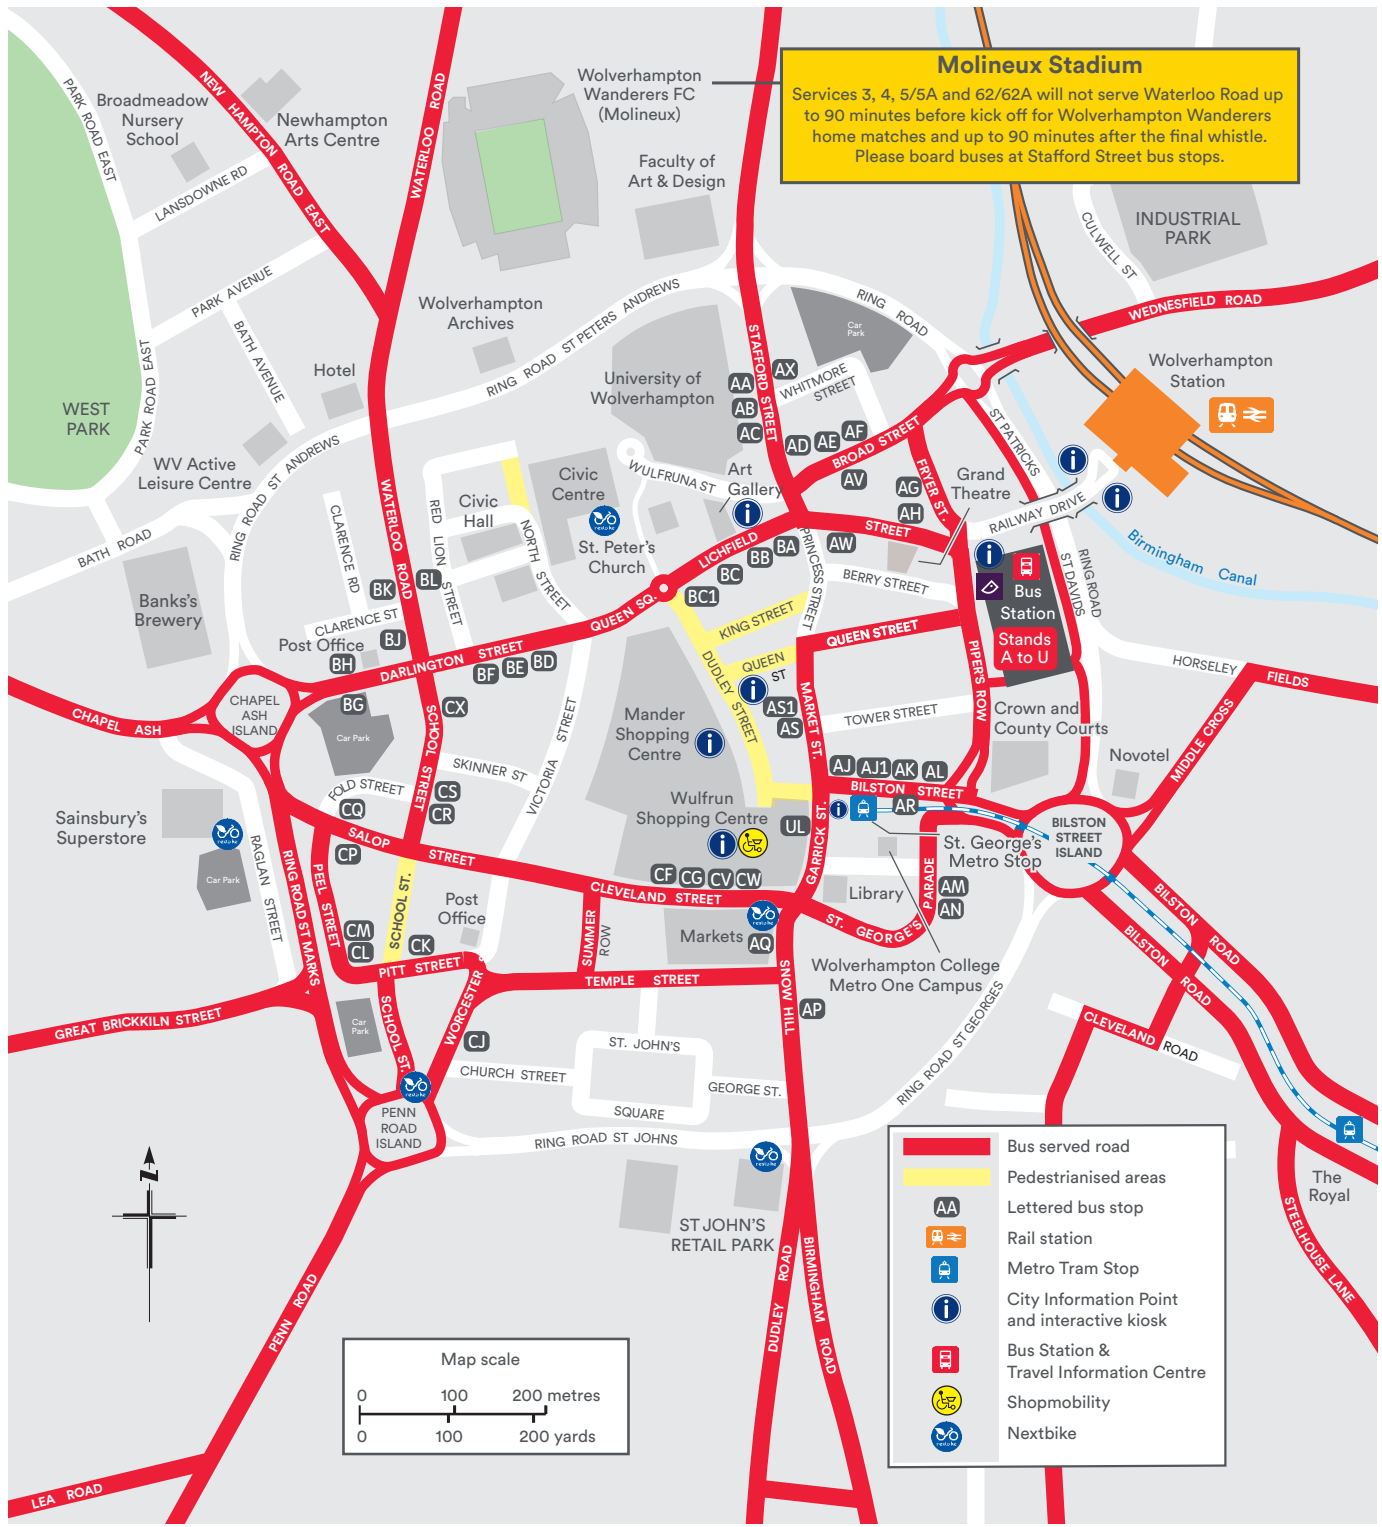

## Map & Guide

## Bus services from City Centre

Letters in red indicate stand service departs from in Pipers Row Bus Station. Letters in grey indicate bus stops service departs from in the City Centre.

Service	Destination	Bus stop
1	Dudley	BH CX CS CV AJ AN
1	Tettenhall Wood	AL AW BA BF BG
2	Bushbury Hill	CK CG AJ <b>K*</b> AV AC
2	Warstones	AD BC BD CX CS CJ
3	Castlecroft	AD BC1 BE BG
3	Fordhouses	CQ CF AS1 AW AB
4	i54	BL CX CR CF AS1 AW AB
5/5A	Codsall	<b>C</b> AV BB BD BJ
6/6A	Wobaston	<b>D</b> AV BB BD BJ
8	Wollaston	<b>S</b> AM AP
9	Bridgnorth	<b>B</b> BC BE BG
10/10A/10B	Perton	<b>H</b> AV BB BE BG
11	Underhill	<b>N*</b> AV AC
15/15A	Merry Hill Centre	<b>L</b> AV BC BE BG
16	Stourbridge	<b>L</b> AV BC BF CX CS CJ
25	Pendeford	<b>A</b> AM CJ
26A	Stowlawn	<b>A</b> AM CJ
27/27A	Dudley	<b>A</b> AM AP
32/33	Northwood Park	<b>T</b> AV AB
50	Wednesfield	<b>H</b>
52	Coseley	<b>B</b>
53	Rocket Pool	<b>J</b>
54	i54	<b>C</b> AV AB
57	Bilston	<b>P</b>
59	Ashmore Park	<b>F</b>
60	Bloxwich	<b>G</b>
61	Goldthorn Park	<b>A</b> AW BC BF CX CS CG AP
62/62A	Compton	AD BA BD BJ
63	Oxbarn Avenue	<b>J</b> BC1 CX CS CM CJ
64	Wakeley Hill	<b>J</b> BC1 CX CS CM CJ
65	Fordhouses	<b>P</b>
67	Cannock	BC CX CR CG AS AC
69	Walsall	<b>P</b>
70	Cannock	AV AC
71/71A	Cannock	AV AC
79	West Bromwich	<b>R</b>
81	Dudley	<b>S</b>
82	Dudley	<b>B</b>
500	City Centre Free Bus	<b>G</b> BB BE CP CK CF

### Key

\* Buses operated by Let's Go operate from an adjacent Bus Station stand.

❖ Evening and Sundays only

### New Cross Hospital

Services 59, 65, 69 & 71/71A serve New Cross Hospital directly

The most frequent bus is Service 59 from Wolverhampton Bus Station, which operates every few minutes during weekday daytimes and at frequent intervals during evenings and Sundays.