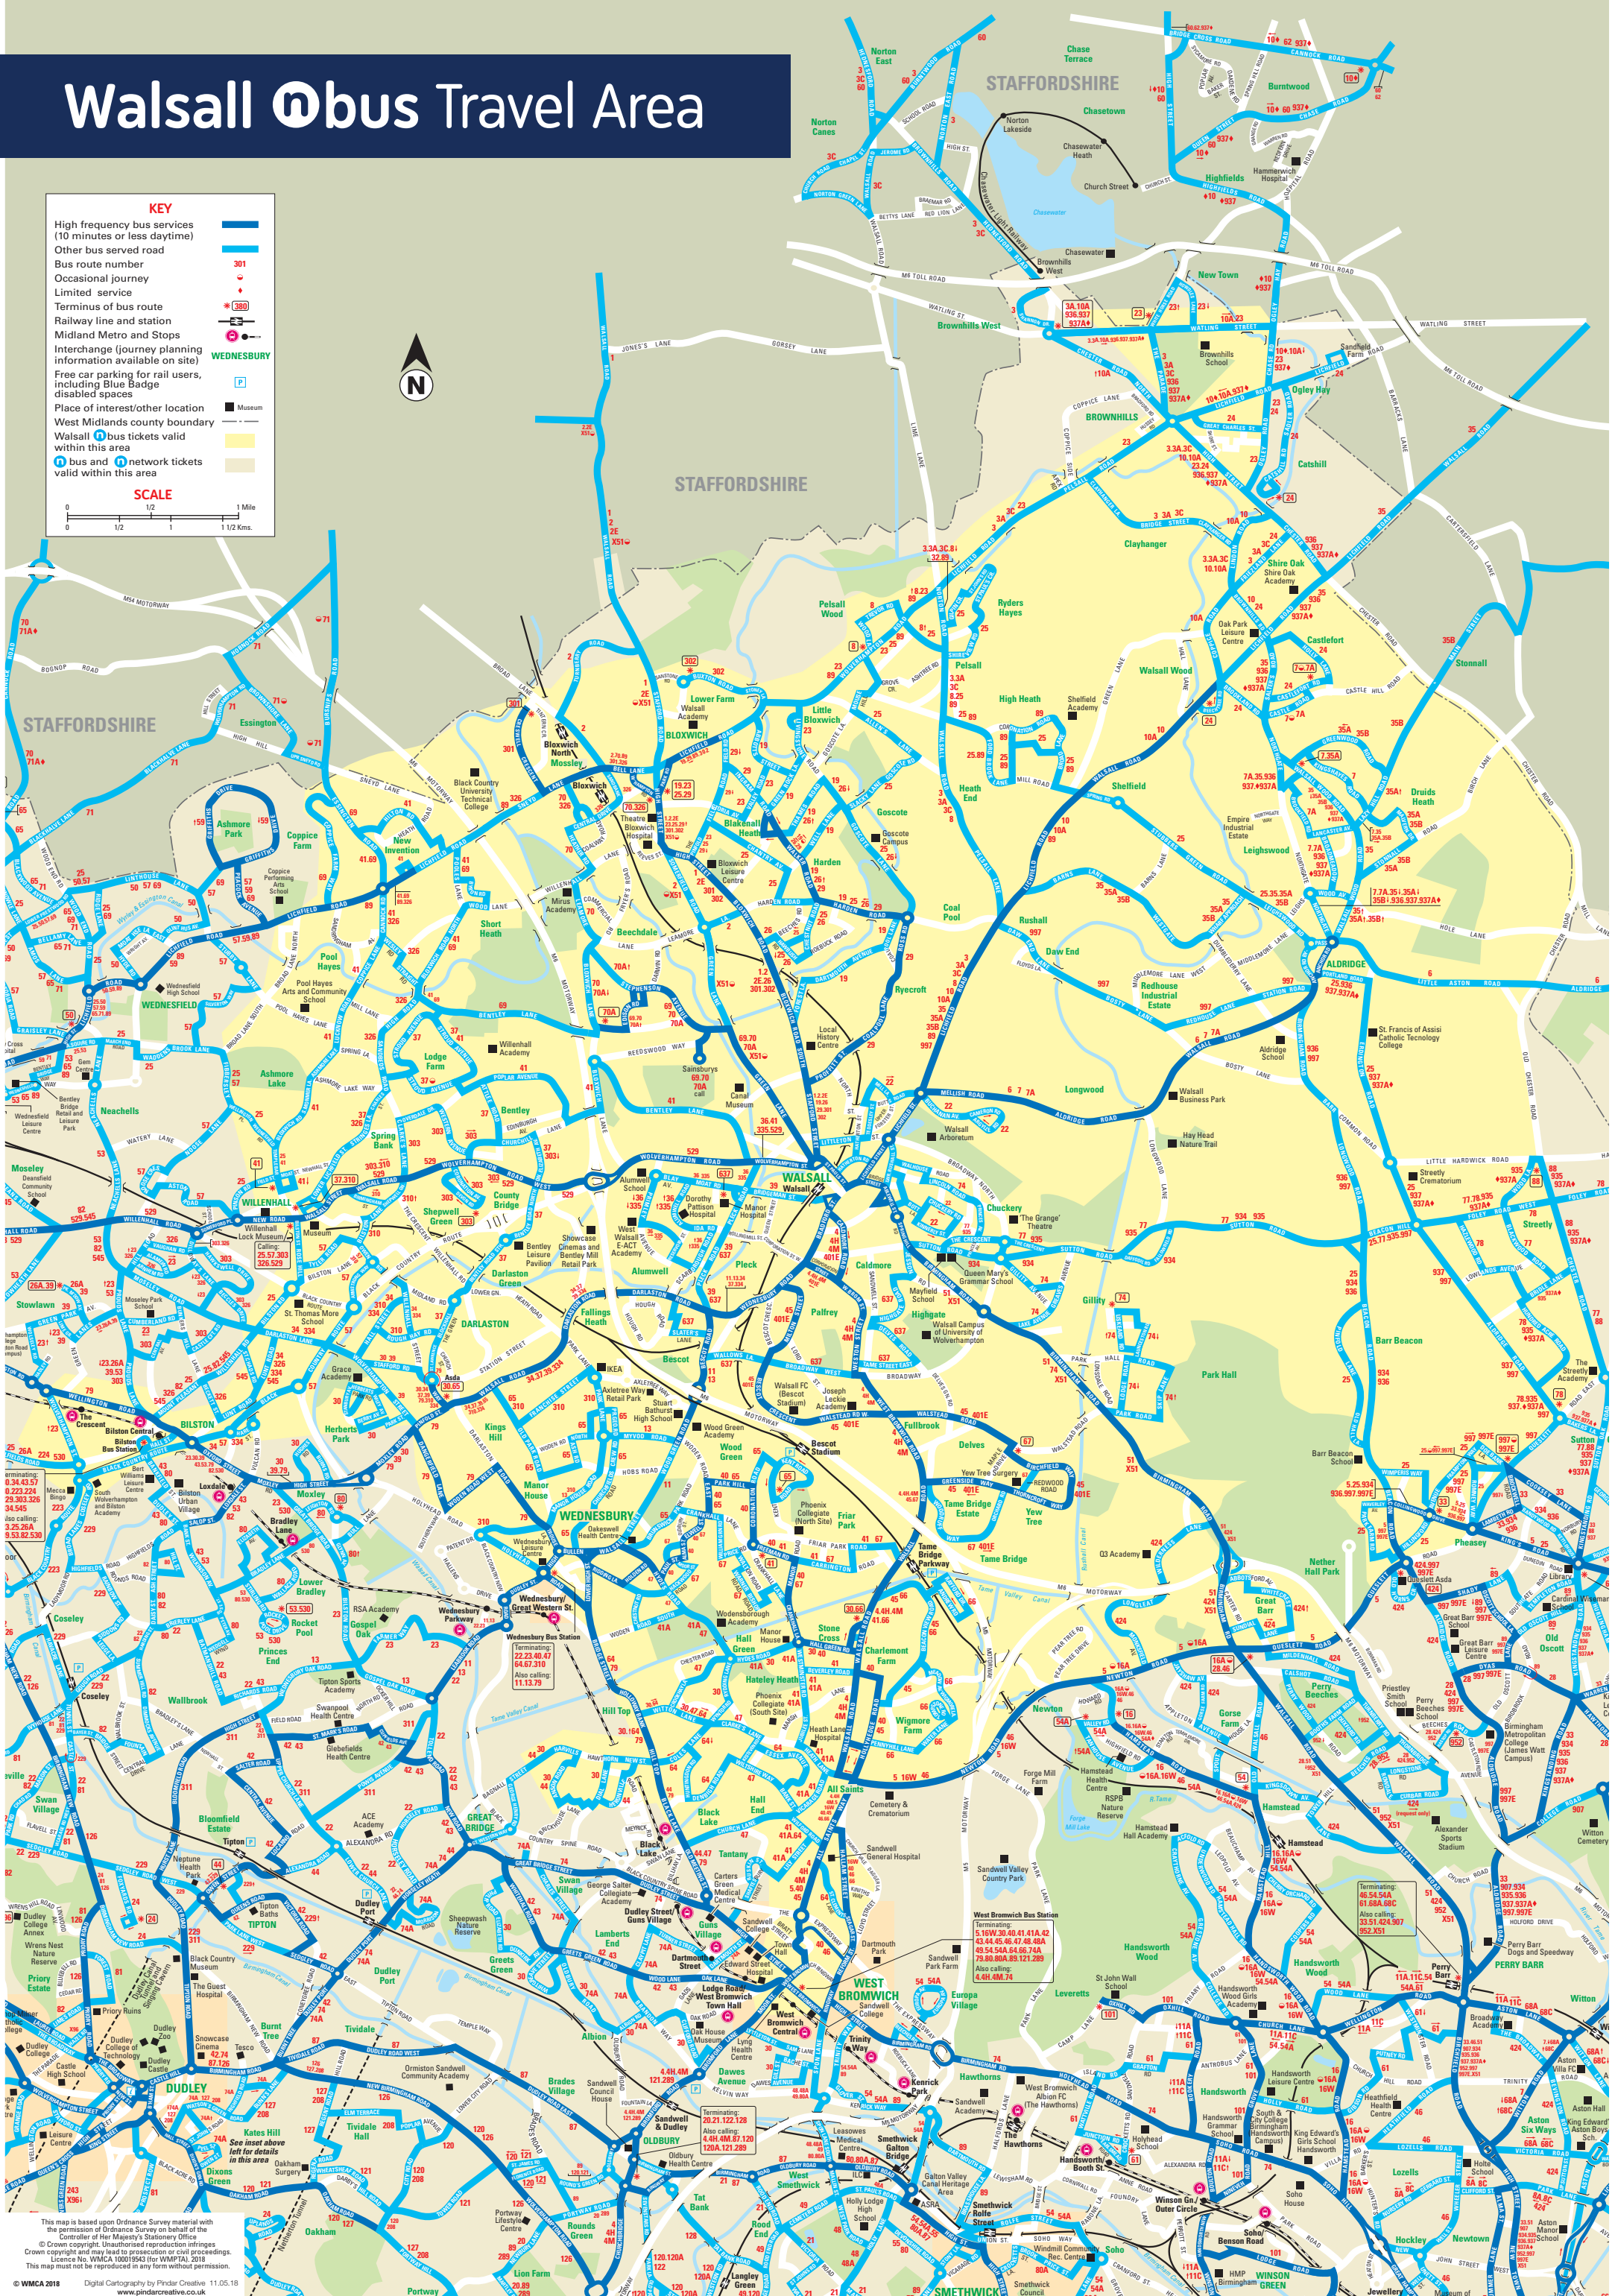

Walsall @bus Travel Area

KEY

- High frequency bus services (10 minutes or less daytime)
- Other bus served road
- Bus route number
- Occasional journey
- Limited service
- Terminus of bus route
- Railway line and station
- Midland Metro and Stops
- Interchange (journey planning information available on site)
- Free car parking for rail users, including Blue Badge disabled spaces
- Place of interest/other location
- West Midlands county boundary
- Walsall @bus tickets valid within this area
- bus and network tickets valid within this area

SCALE

0 1/2 1 1 1/2 Miles
0 1/2 1 1 1/2 Kms.