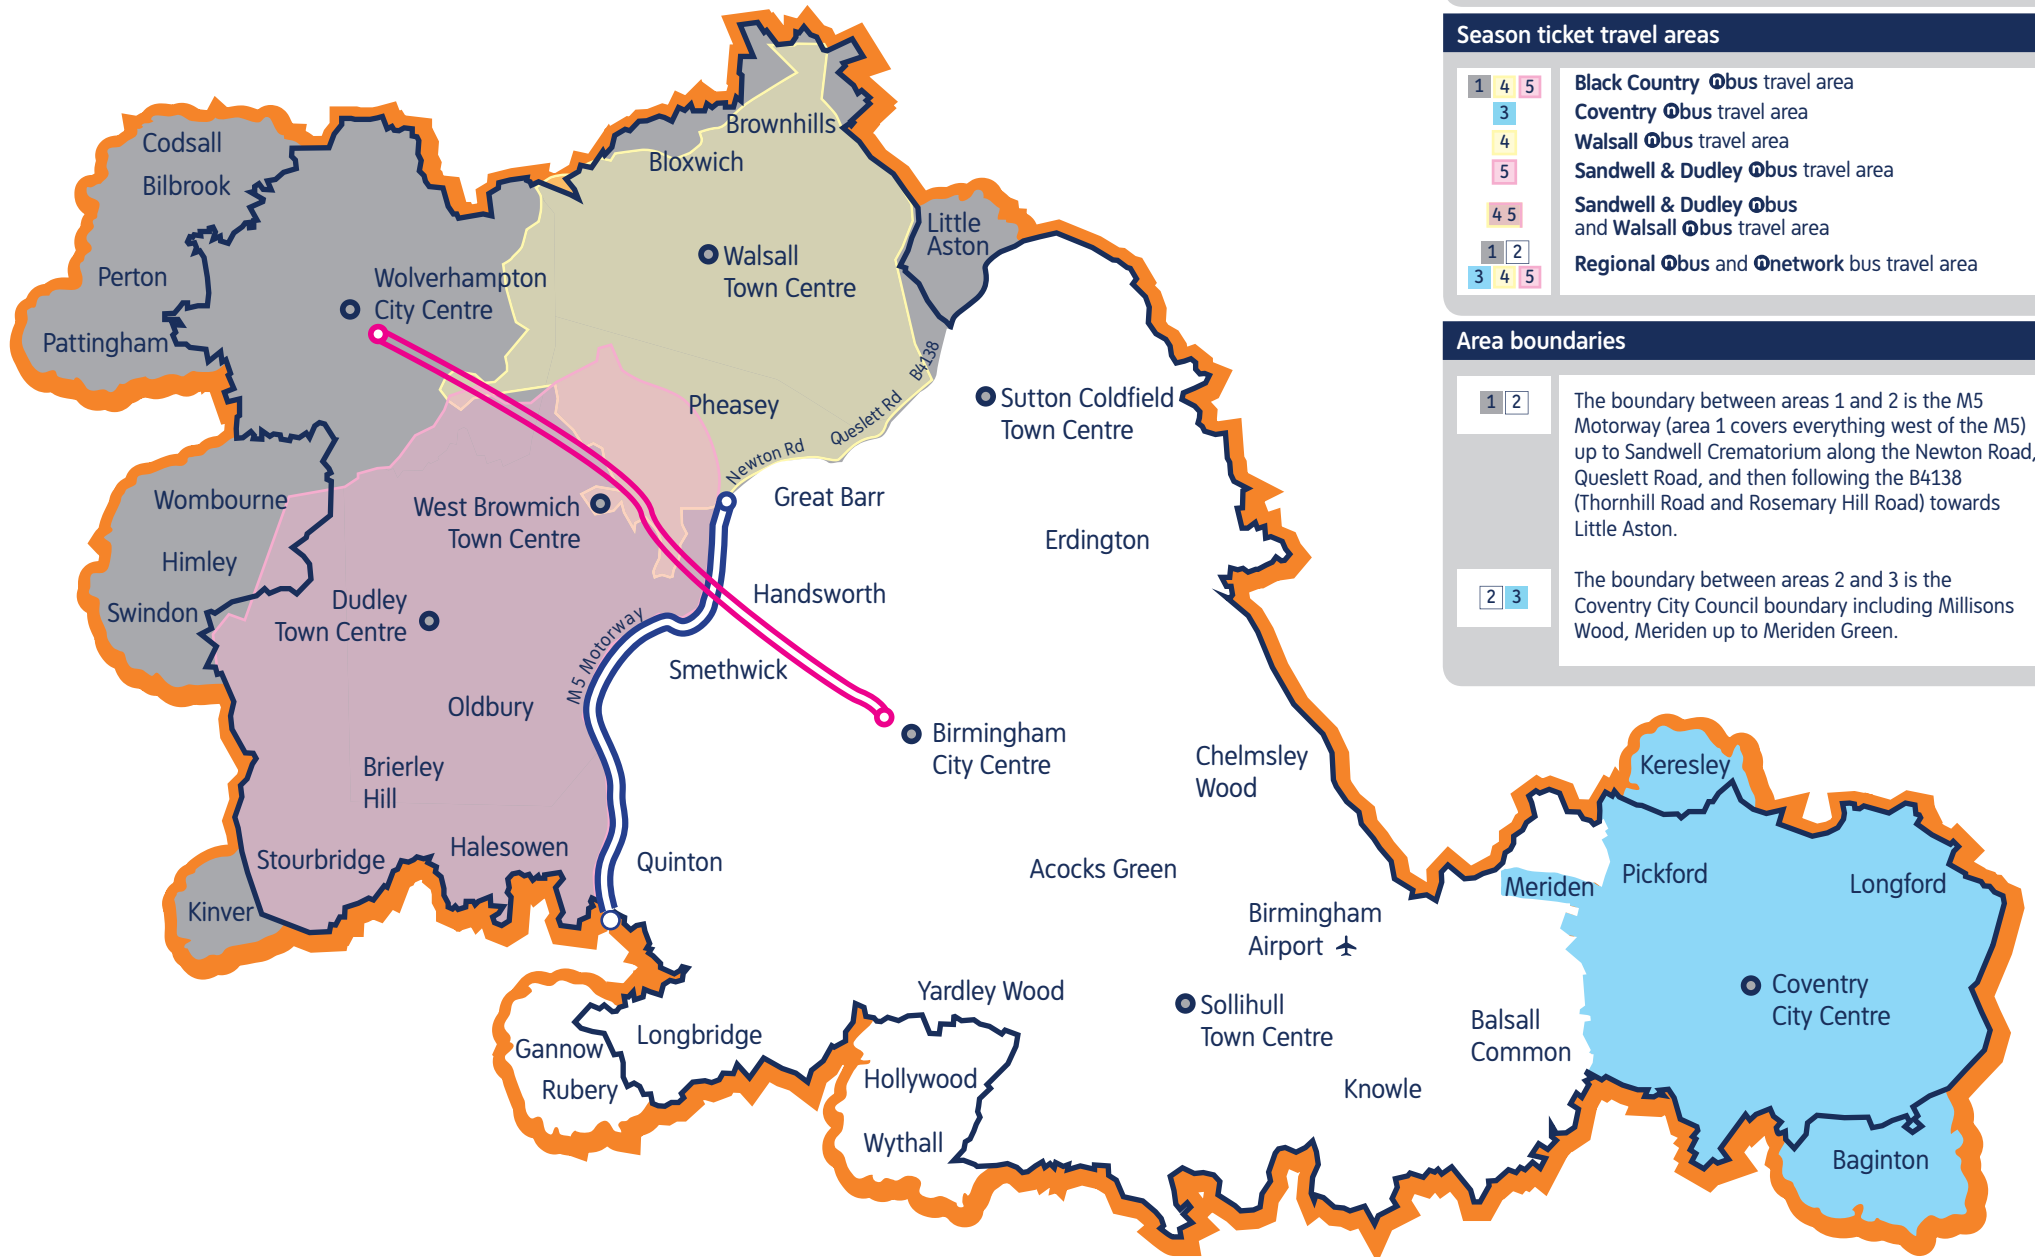

bus Travel Area

Key

- Midland Metro Line (bus + Metro tickets available)
- West Midlands county boundary
- M5 Motorway
- bus travel area

Season ticket travel areas

- Black Country bus travel area**
- Coventry bus travel area**
- Walsall bus travel area**
- Sandwell & Dudley bus travel area**
- Sandwell & Dudley bus and Walsall bus travel area**
- Regional bus and network bus travel area**

Area boundaries

- The boundary between areas 1 and 2 is the M5 Motorway (area 1 covers everything west of the M5) up to Sandwell Crematorium along the Newton Road, Queslett Road, and then following the B4138 (Thornhill Road and Rosemary Hill Road) towards Little Aston.
- The boundary between areas 2 and 3 is the Coventry City Council boundary including Millisons Wood, Meriden up to Meriden Green.